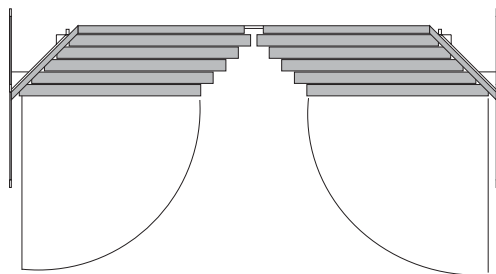

espositore completo (22 pannelli) / completed exhibitor (22 panels)
presentoir complet (22 panneaux) / kompletter Schrank (22 tafeln)
exhibidor completo (22 paneles)