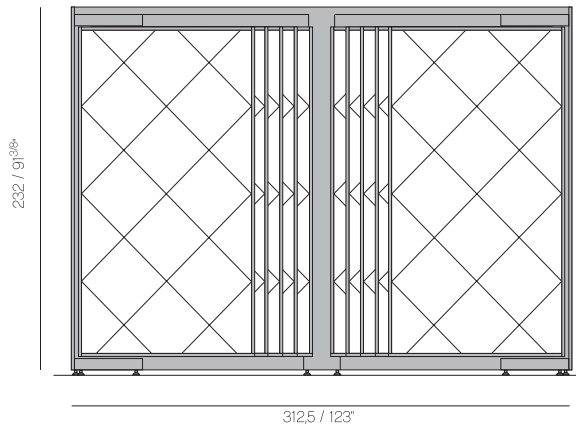

# Metropolis

110x201 cm  
43 2/8" x 79 1/8"

espositore completo (12 pannelli) / completed exhibitor (12 panels)  
presentoir complet (12 panneaux) / kompletter Schrank (12 taPel)  
exhibidor completo (12 paneles)