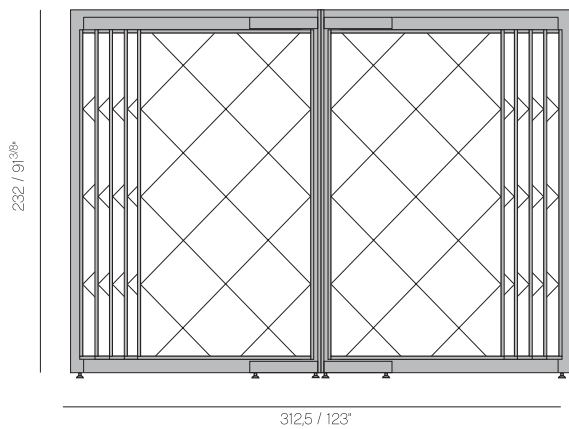

110x201 cm
43 2/8" x 79 1/8"