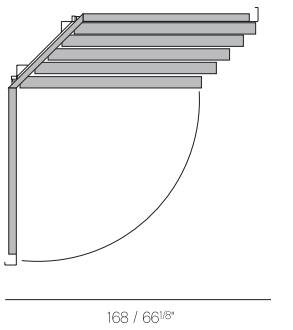

# Metropolis

110x201 cm  
43 2/8" x 79 1/8"

espositore completo (12 pannelli) / completed exhibitor (12 panels)  
presentoir complet (12 panneaux) / kompletter Schrank (12 taPel)  
exhibidor completo (12 paneles)