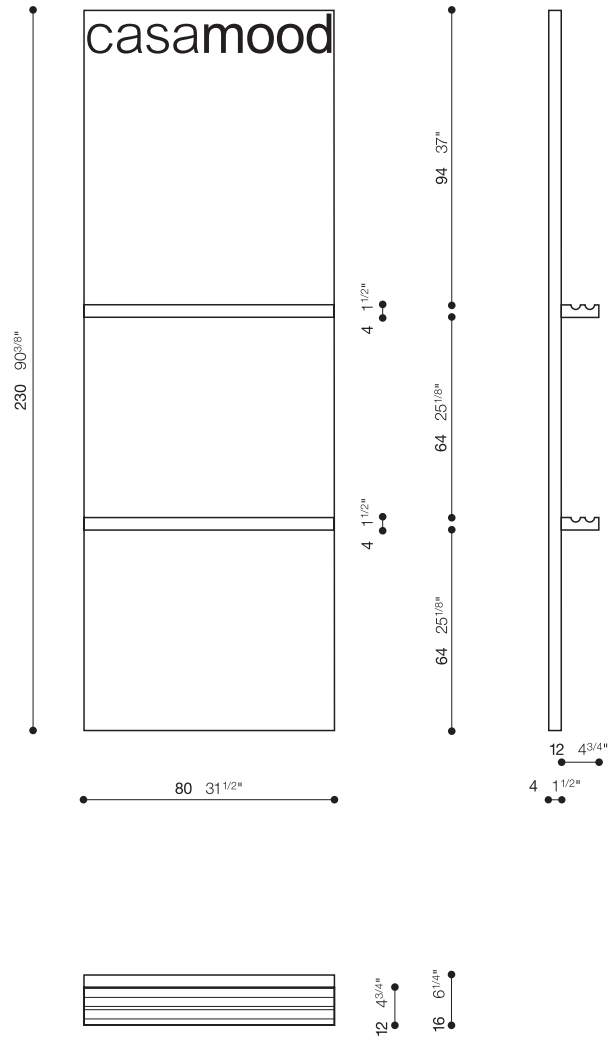

817414
clays . country

817415
clays . urban

	euro	\$
boards 80x190	230	325

817406
neutra . summary board

817407
clays . summary board

817408
vetro . summary board

817409
maiolica . summary board

	euro	\$
boards 80x190	230	325