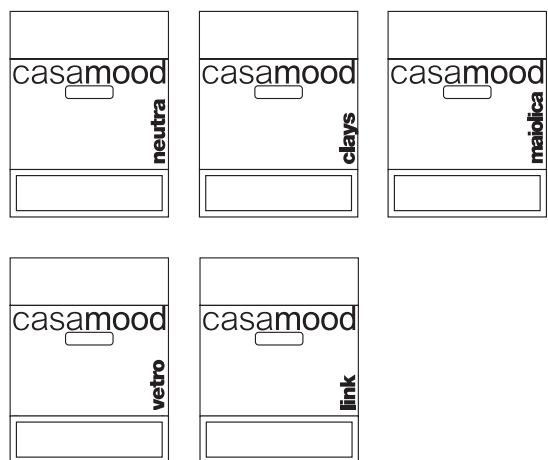

shelf + base

	euro	\$
shelf	500	650
visual	400	520
2 base	300	390
shelf + visual + base . complete system	1.200	1.560

neutra . 817366

clays . 817363

maiolica . 817365

link . 817368

vetro . 817367

	euro	\$
storage neutra . complete system	450	585
storage clays . complete system	250	325
storage maiolica . complete system	450	585
storage vetro . complete system	450	585
storage link . complete system	450	585