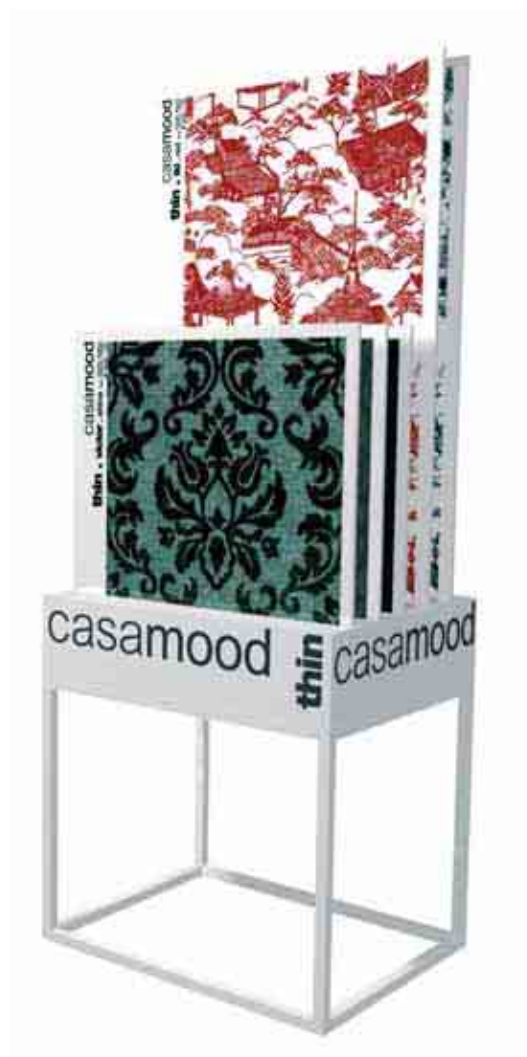

---

	euro	$
storage thin . complete system	450	585