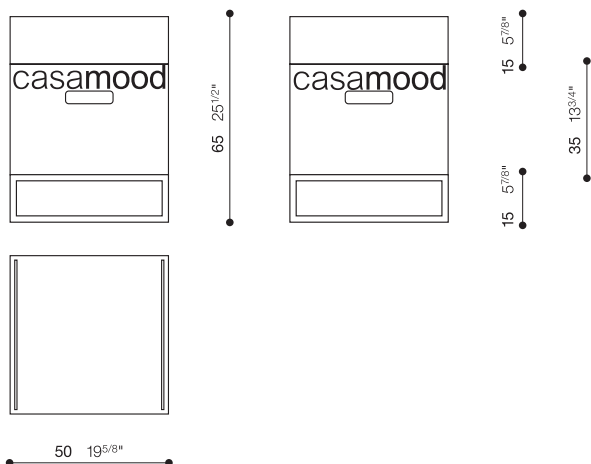

shelf + base

	euro	\$
shelf	500	650
visual	400	520
2 base	300	390
shelf + visual + base . complete system	1.200	1.560

neutra . 817366

clays . 817363

maiolica . 817365

link . 817368

vetro . 817367

	euro	\$
storage neutra . complete system	450	585
storage clays . complete system	250	325
storage maiolica . complete system	450	585
storage vetro . complete system	450	585
storage link . complete system	450	585