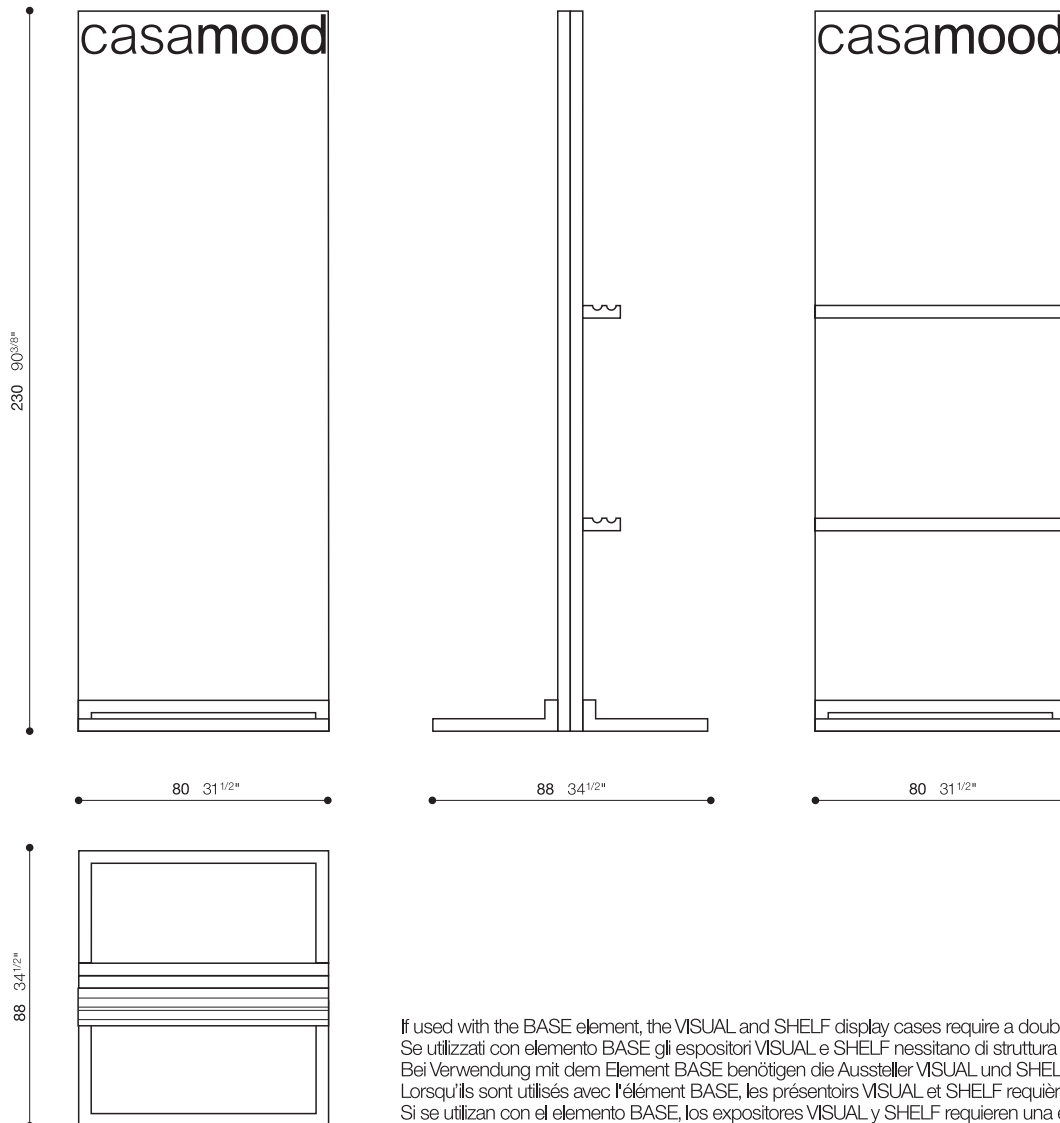

shelf + base

If used with the BASE element, the VISUAL and SHELF display cases require a double structure (see drawing).
Se utilizzati con elemento BASE gli espositori VISUAL e SHELF necessitano di struttura doppia (vedi disegno).
Bei Verwendung mit dem Element BASE benötigen die Aussteller VISUAL und SHELF eine doppelte Struktur (siehe Zeichnung).
Lorsqu'ils sont utilisés avec l'élément BASE, les présentoirs VISUAL et SHELF requièrent une structure double (voir dessin).
Si se utilizan con el elemento BASE, los expositores VISUAL y SHELF requieren una estructura doble (véase el dibujo).