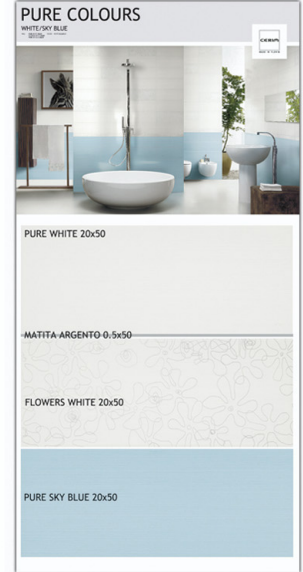

CULLA PURE COLORS

MADE IN FLORIM

105 cm

52 cm

retro x tutti i pannelli