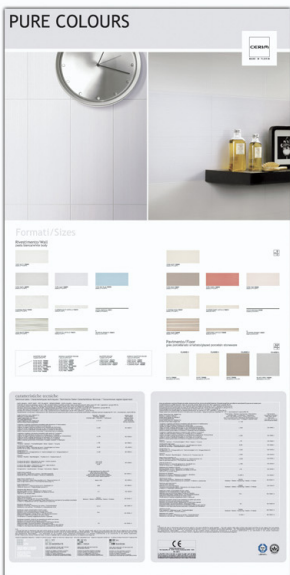

CULLA PURE COLORS

MADE IN FLORIM

105 cm

52 cm

retro x tutti i pannelli