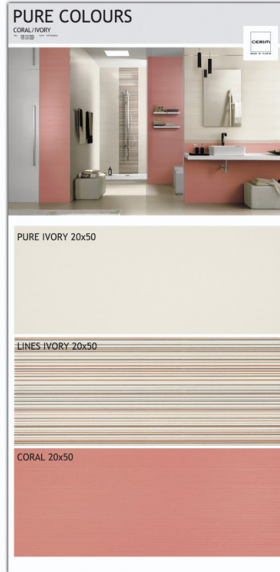

CULLA PURE COLORS

MADE IN FLORIM

105 cm

52 cm

retro x tutti i pannelli