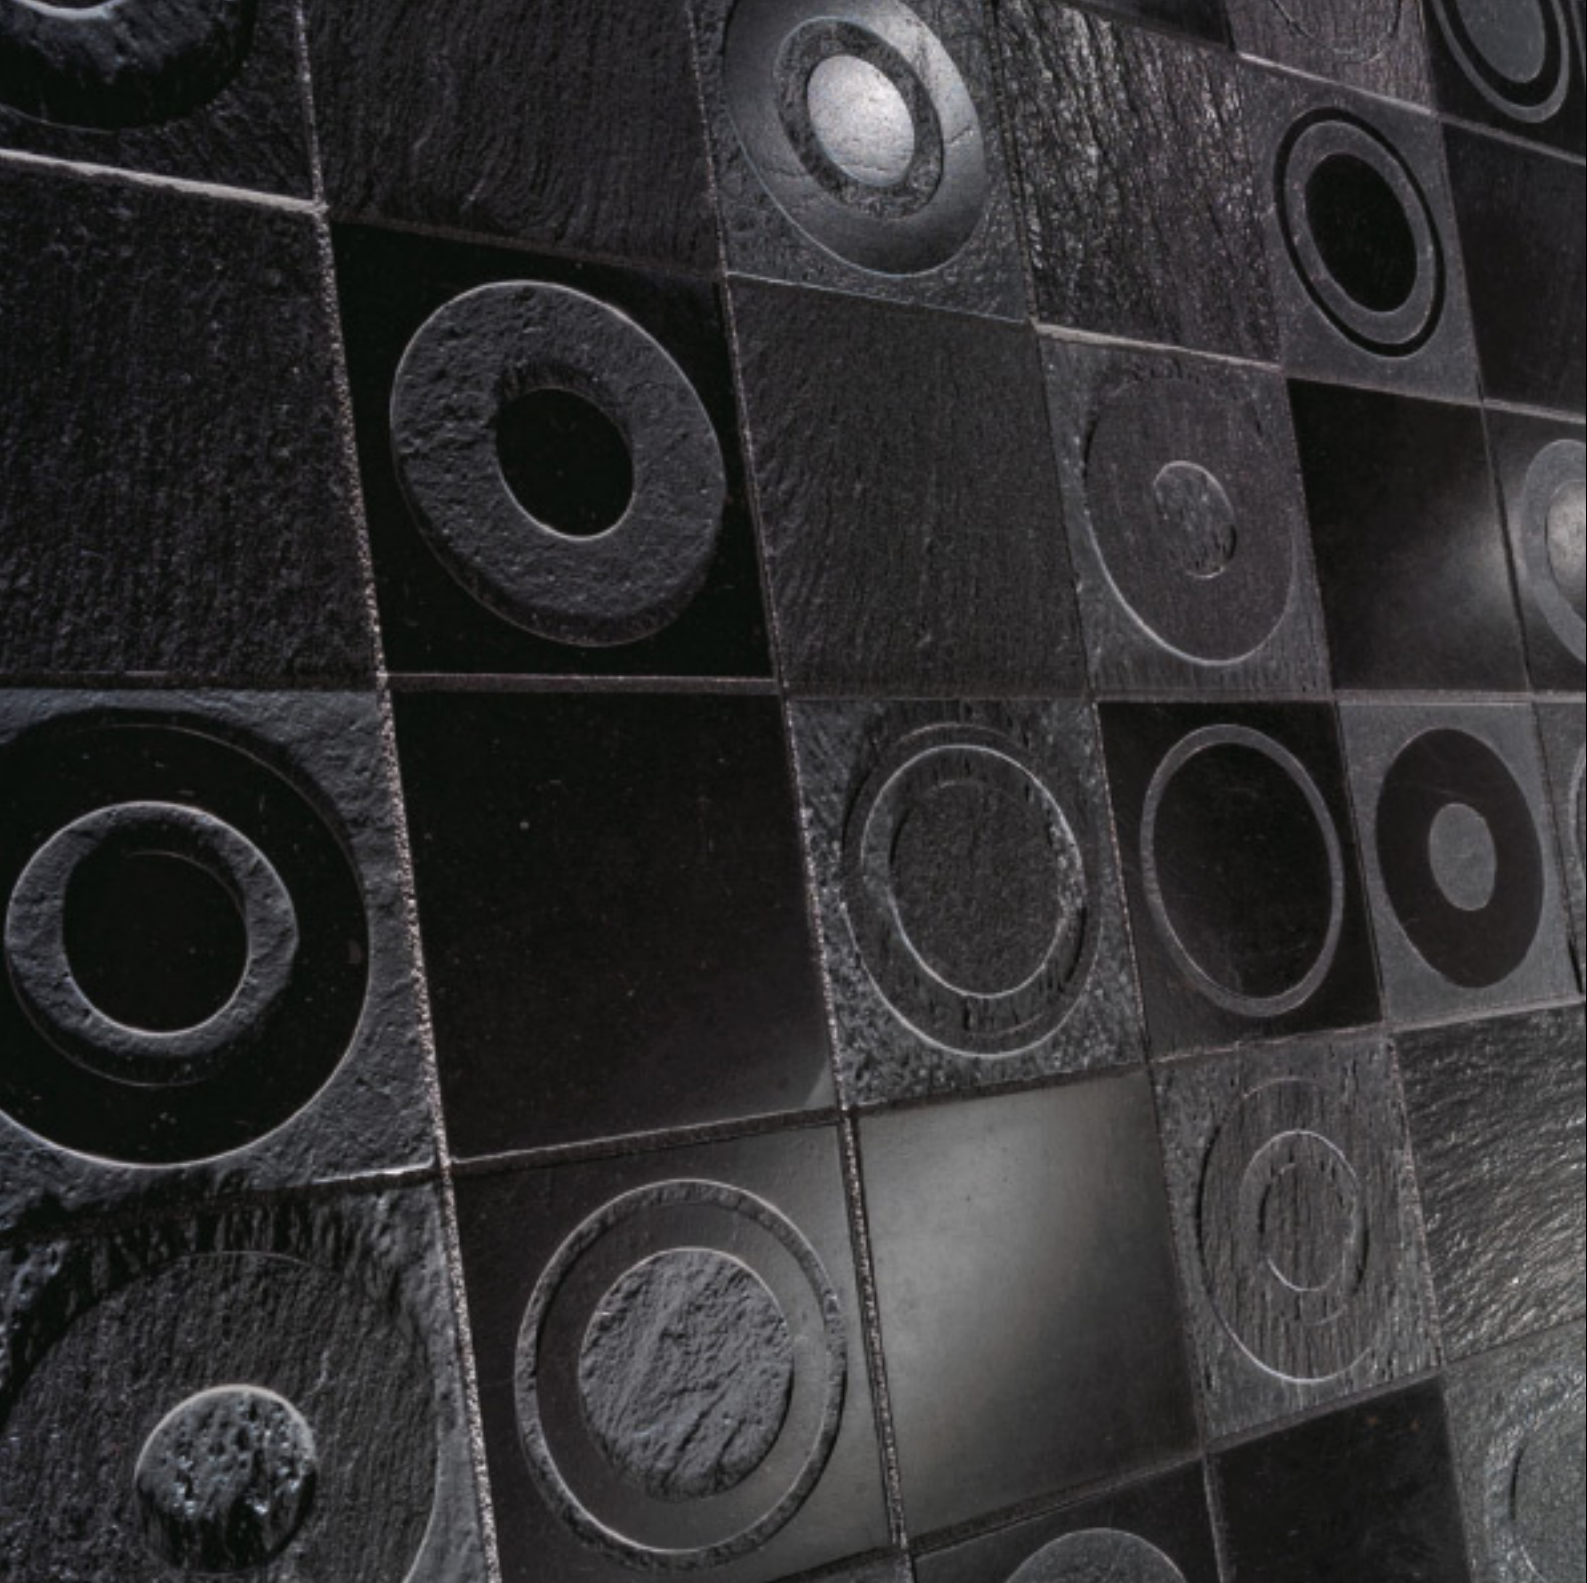

Emotions
acquaforti tiles collection

Art. BLACK RING
cm 10 x 10 Ardesia Graphite
cm 10 x 10 Makramè
cm 10 x 10 Mix Decoro Naturale
4" x 4" Graphite Slate
4" x 4" Makramè
4" x 4" Mix Decor Natural