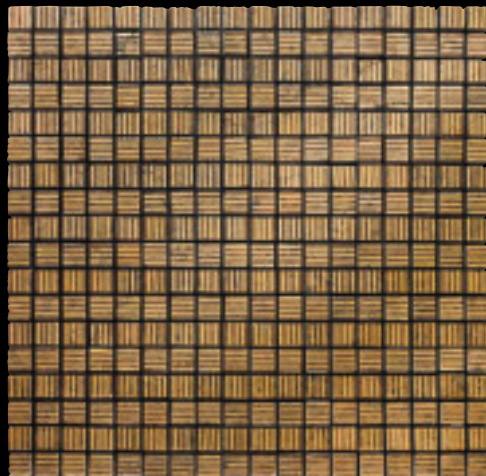

Art. STRIPES 1
Mosaico cm 1,5 x 1,5
Mosaic 5/8" x 5/8"
Gold/Radica