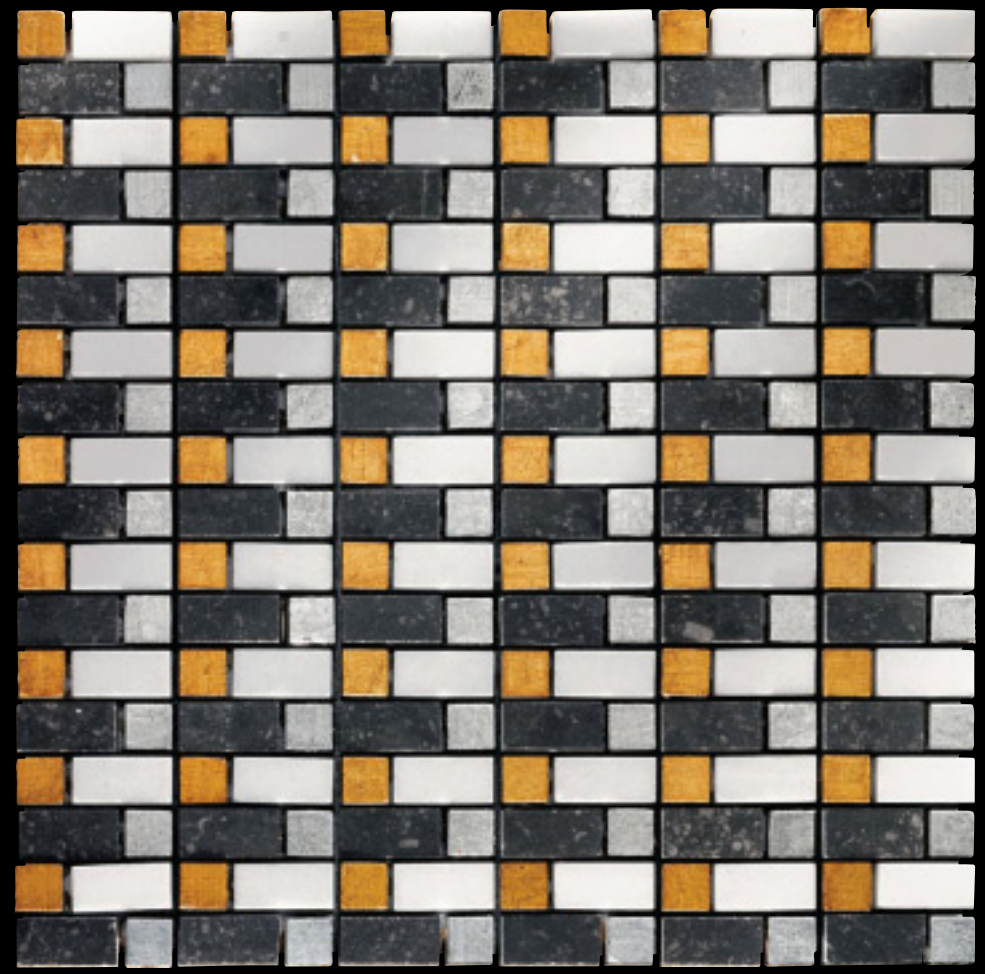

Luxury
acqueforti & lacche mosaics collection

< Art. TIFFANY 3
Mosaico cm 1,5 x 3,5
Mosaic 5/8" x 1 3/8"
Bluebelge, Thassos.
Mosaico cm 1,5 x 1,5
Mosaic 5/8" x 5/8"
Full Gold Bronzed 1, Full Silver 1.

Saturno Thassos Anticato Cerato
Mosaico cm 1,5 x 3,5
Saturno Thassos Wax Finished
Mosaic 5/8" x 1 3/8"