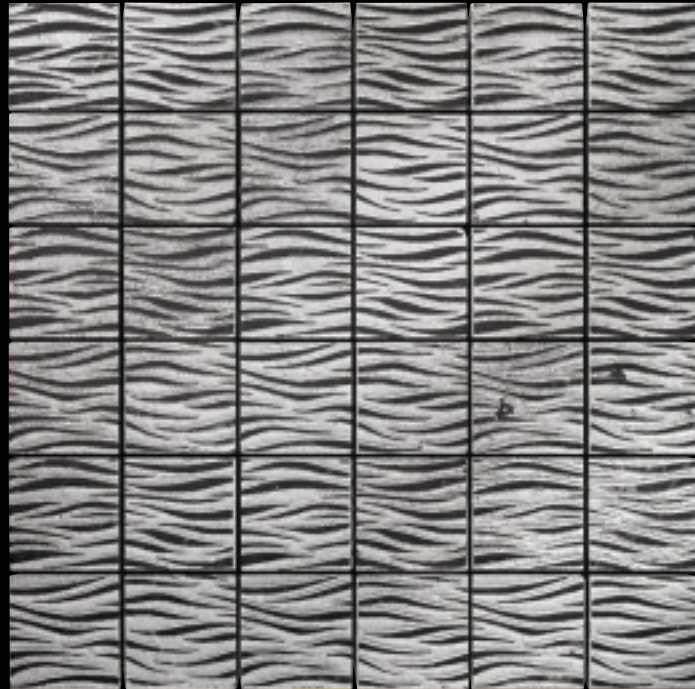

Art. ARCHI DEC
Biancone/Gold

Art. TWIST RED
Mosaico cm 5 x 5
Mosaic 2"x 2"

Art. TWIST RED
Mosaico cm 5 x 5
Mosaic 2"x 2"

Ardesia Graphite
cm 5 x 30,5 - 15 x 30,5
Graphite Slate
2"x 12"- 6"x 12"

Art. TWIST SILVER 800
Mosaico cm 5 x 5
Mosaic 2"x 2"