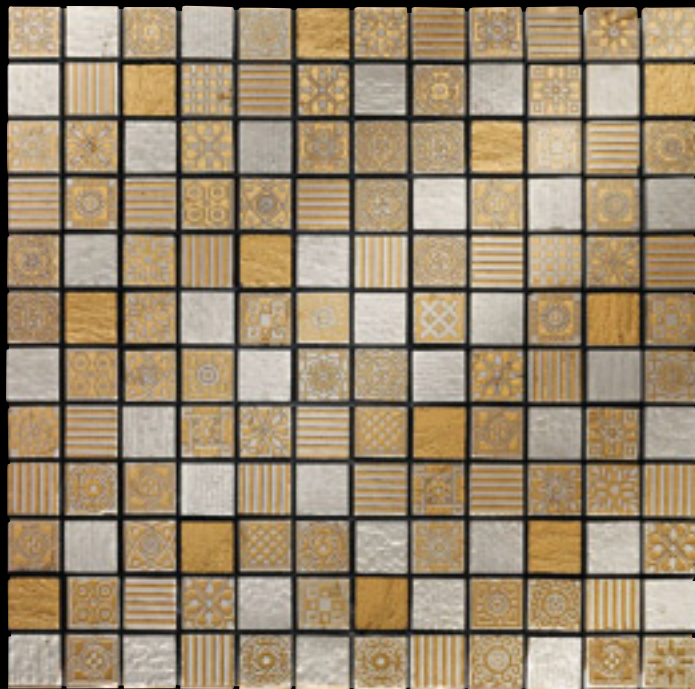

Art. STARK 2
Mosaico cm 2,5 x 2,5
Mosaic 1" x 1"

Slate Full Gold,
Orizzonte 5 Gold/Bianc
Graffiti Bianc
Acqueforti Bianc/Gold.

Bianc Graffiti >
cm 30,5 x 30,5 - 10 x 30,5 - 5 x 30,5
12" x 12" - 4" x 12" - 2" x 12"

Art. SLATE FULL GOLD
Mosaico cm 1,5 x 1,5
Mosaic 5/8" x 5/8"

Art. STARK 1
Mosaico cm 1,5 x 1,5
Mosaic 5/8" x 5/8"

Slate Full Gold,
Orizzonte 5 Gold/Bianc
Graffiti Bianc, Acqueforti
Bianc/Gold.