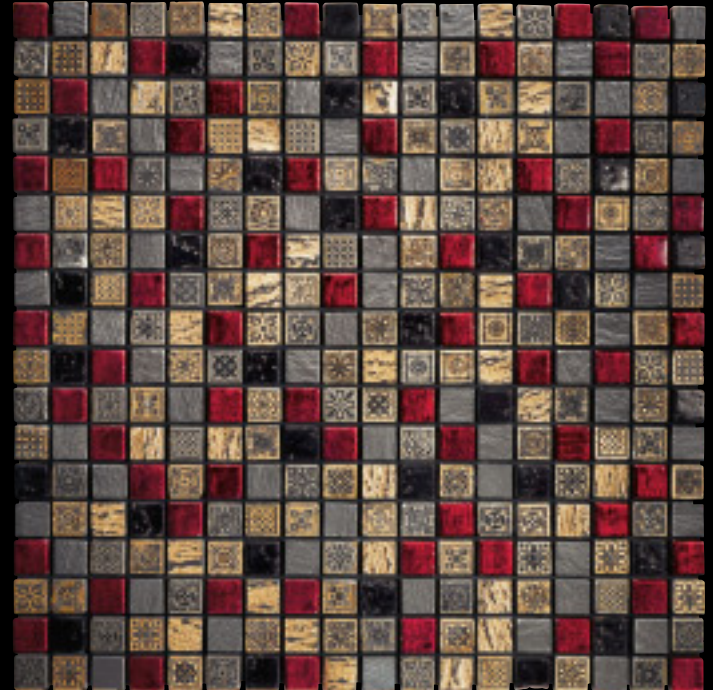

Art. LACCA ROSSA LVR 1
Mosaico cm 1,5 x 1,5
Mosaic 5/8" x 5/8"

acqueforti & lacche mosaics collection

Luxury

Luxury
 acqueforti & lacche mosaics collection

Art. FASHION 1
 Mosaico cm 1,5 x 1,5
 Mosaic 5/8" x 5/8"
 Slate Graphite, Slate Full Gold,
 Slate Gold, Stripes 3 Gold/Makramè,
 Lacca Nera LVN 10,
 Acqueforti Nero/Bronzo.