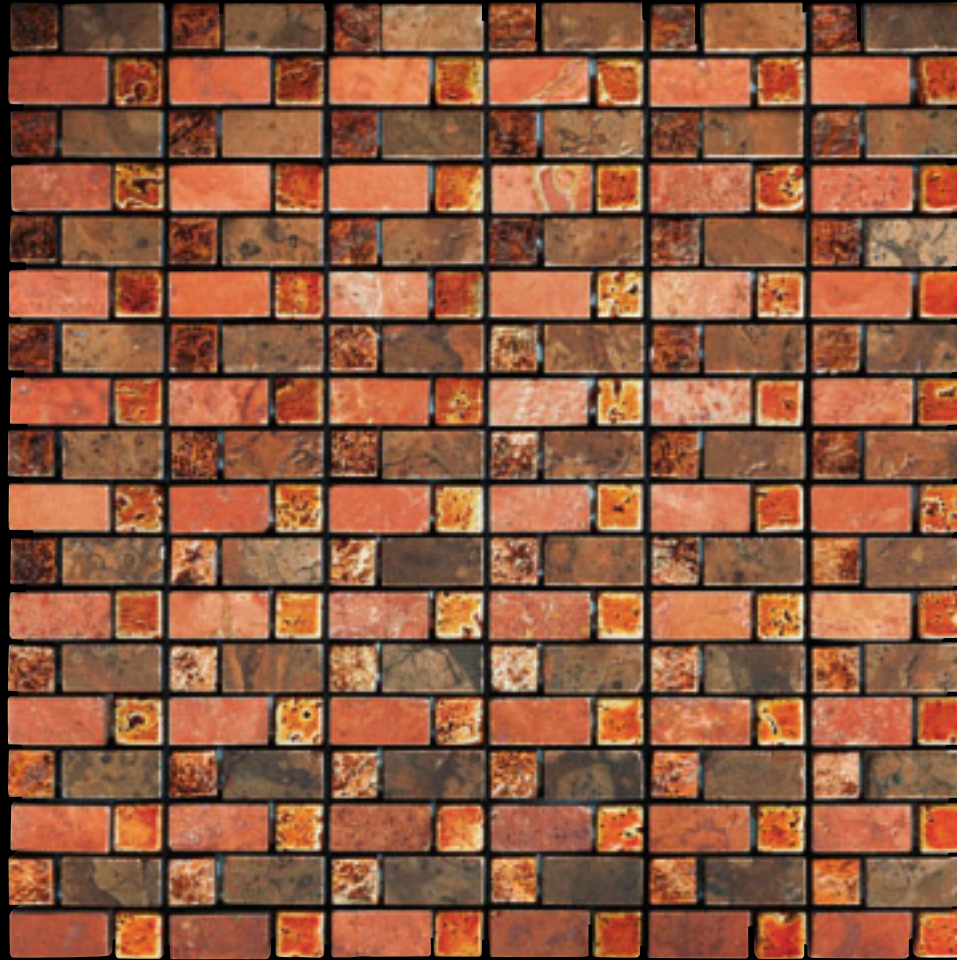

Art. TIFFANY 4 >
Mosaico cm 1,5 x 3,5
Mosaic 5/8" x 1 3/8"
Travertino Rosso, Radica.
Mosaico cm 1,5 x 1,5
Mosaic 5/8" x 5/8"
Antic Copper,
Lacca Arancione LVA12.

Radica Anticato Cerato cm 15 x 60
Radica Wax Finished 6" x 24"

Art. TIFFANY 4
Mosaico cm 1,5 x 3,5
Mosaic 5/8" x 1 3/8"
Travertino Rosso, Radica.
Mosaico cm 1,5 x 1,5
Mosaic 5/8" x 5/8"
Antic Copper,
Lacca Arancione LVA12.