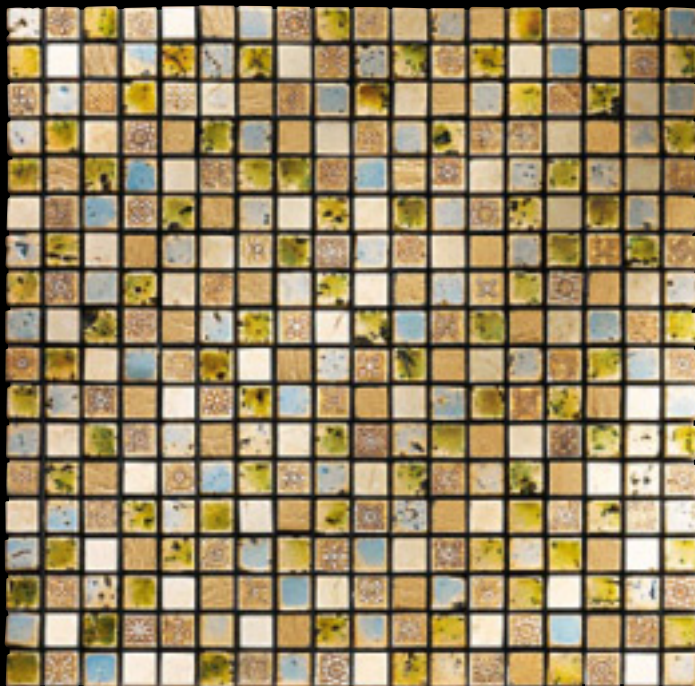

Art. FASHION 4
Mosaico cm 1,5 x 1,5
Mosaic 5/8" x 5/8"

Dune Anticato Cerato,
Acqueforti Biancone/Dark Gold,
Lacca Verde LW13,
Lacca Blu LVB13,
Slate Full Gold.

Biancone Anticato Cerato >
cm 10 x 30,5
Biancone Wax Finished
4" x 12"

Art. ANTARA 2
Mosaico cm 2,5 x 2,5
Mosaic 1" x 1"

Slate Full Gold,
Biancone Anticato Cerato,
Acqueforti Biancone,
Acqueforti Biancone/Gold.

Mosaico cm 1,5 x 1,5
Mosaic 5/8" x 5/8"
Lacca Blu LVB13.

Art. SLATE FULL GOLD
Mosaico cm 1,5 x 1,5
Mosaic 5/8" x 5/8"

Art. FASHION 3
Mosaico cm 1,5 x 1,5
Mosaic 5/8" x 5/8"

Biancone Anticato Cerato, Slate Full Gold,
Lacca Blu LVB13, Lacca Blu LVB14,
Acqueforti Biancone,
Acqueforti Biancone/Dark Gold.

acqueforti & lacche mosaics collection

Luxury