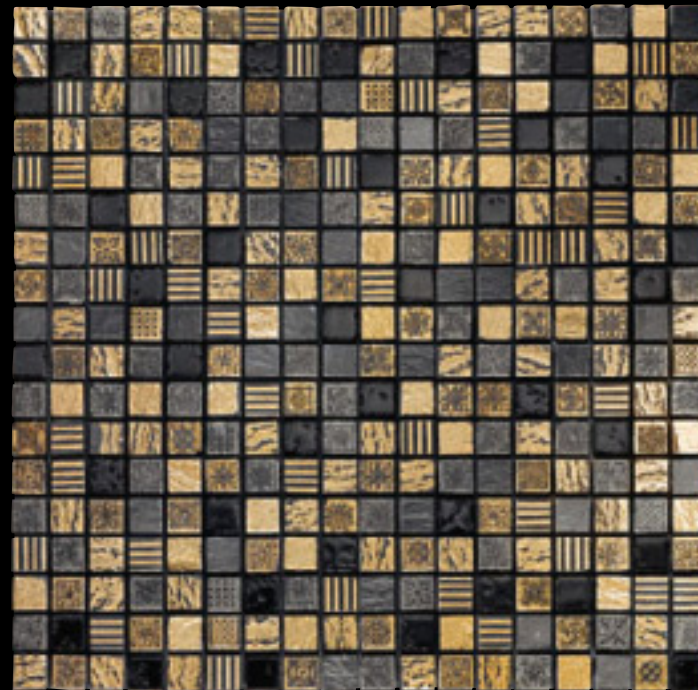

Art. LACCA ROSSA LVR 1
Mosaico cm 1,5 x 1,5
Mosaic 5/8" x 5/8"

acqueforti & lacche mosaics collection

Luxury

Luxury
 acqueforti & lacche mosaics collection

Art. FASHION 1
 Mosaico cm 1,5 x 1,5
 Mosaic 5/8" x 5/8"
 Slate Graphite, Slate Full Gold,
 Slate Gold, Stripes 3 Gold/Makramè,
 Lacca Nera LVN 10,
 Acqueforti Nero/Bronzo.