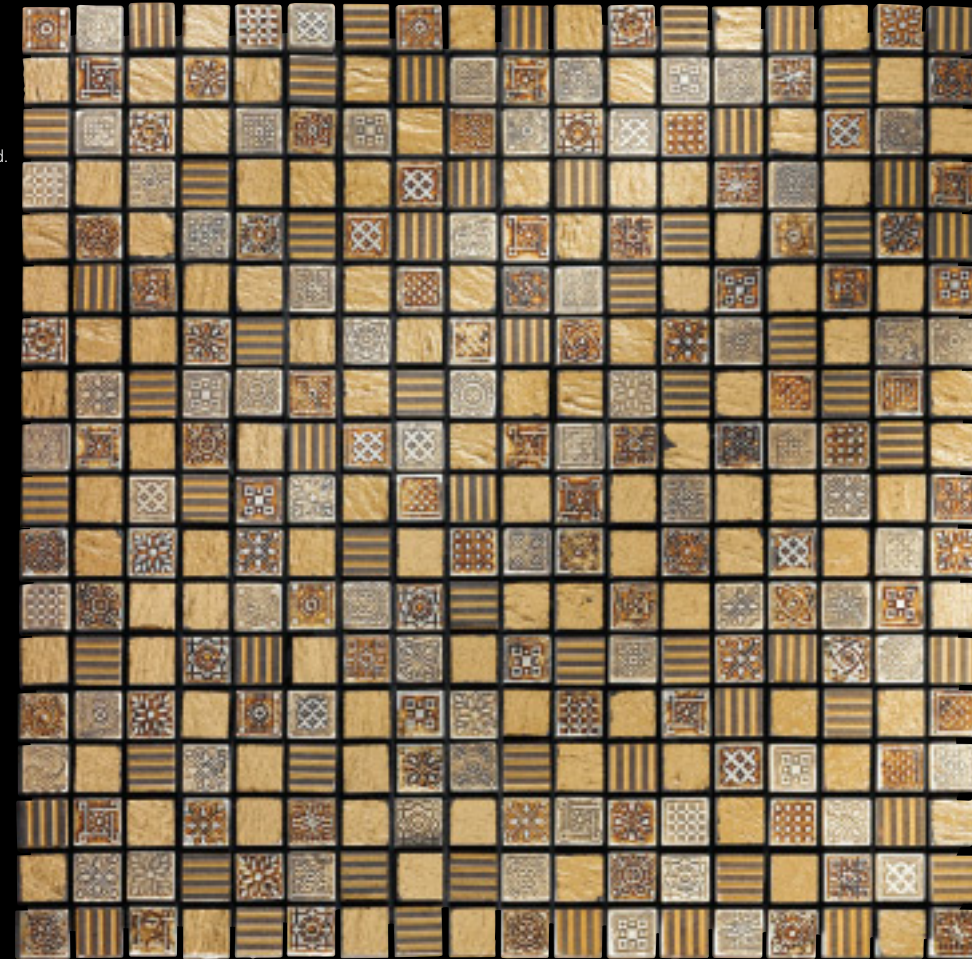

Luxury

acqueforti & lacche mosaics collection

< Art. FASHION 5
Mosaico cm 1,5 x 1,5
Mosaic 5/8" x 5/8"

Slate Full Gold,
Stripes 2 Gold/Londongrey,
Acqueforti Dune,
Acqueforti Biancone/Dark Gold.

Art. ORIZZONTE 2
Mosaico cm 1,5 x 30,5
Mosaic 5/8" x 12"

Art. SLATE FULL GOLD
cm 2,5 x 30,5 - 5 x 30,5
1" x 12" - 2" x 12"

Londongrey Anticato Cerato
cm 5 x 30,5
2,5 x 30,5 - 1,5 x 30,5
Londongrey Wax Finished
2" x 12" - 1" x 12" - 5/8" x 12"