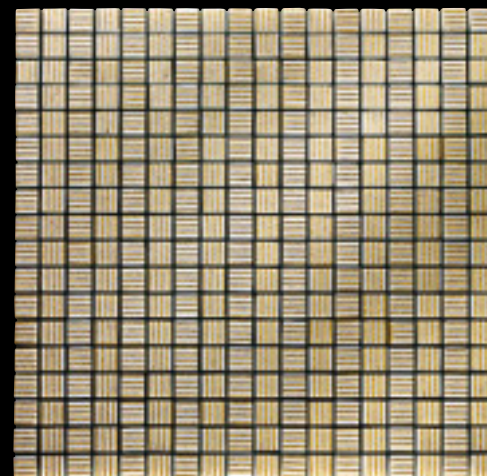

Art. STRIPES 3
Mosaico cm 1,5 x 1,5
Mosaic 5/8" x 5/8"
Gold/Makramè

Art. PICCADILLY 1
Mosaico cm 1,5 x 1,5
Mosaic 5/8" x 5/8"
Bluebelge, Full Gold Bronzed 1

Mosaico cm 1,5 x 10
Mosaic 5/8" x 4"
Onda 3 Gold/Makramè.

Art. STRIPES 1
Mosaico cm 1,5 x 1,5
Mosaic 5/8" x 5/8"
Gold/Radica

Art. STRIPES 2
Mosaico cm 1,5 x 1,5
Mosaic 5/8" x 5/8"
Gold/Londongrey

Art. STRIPES 4
Mosaico cm 1,5 x 1,5
Mosaic 5/8" x 5/8"
Gold/Thassos