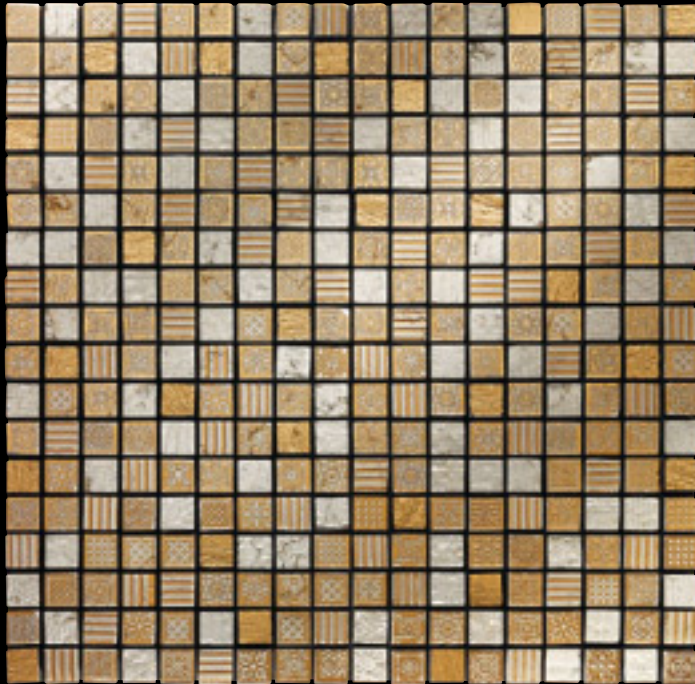

Art. STARK 1
Mosaico cm 1,5 x 1,5
Mosaic 5/8" x 5/8"

Slate Full Gold,
Orizzonte 5 Gold/Bianc
Graffiti Bianc
Acqueforti Bianc/Gold.