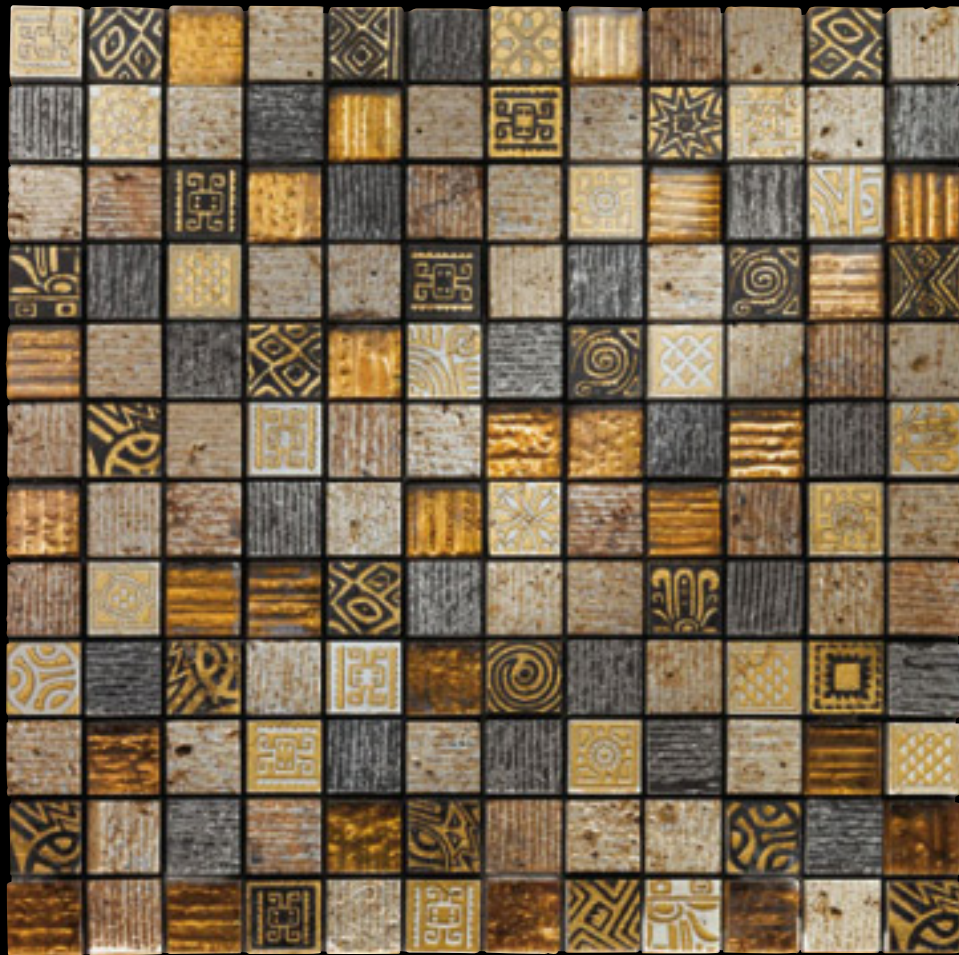

acqueforti & lacche mosaics collection

Luxury

Art. BOLSHOI
Mosaico cm 2,5 x 2,5
Mosaic 1" x 1"
Travertino Chiaro Graffiti,
Nero Marquinia Graffiti,
Radica Graffiti,
Glass/Gold,
Acqueforti Biancone/Gold,
Acqueforti Nero Marquinia/Gold.