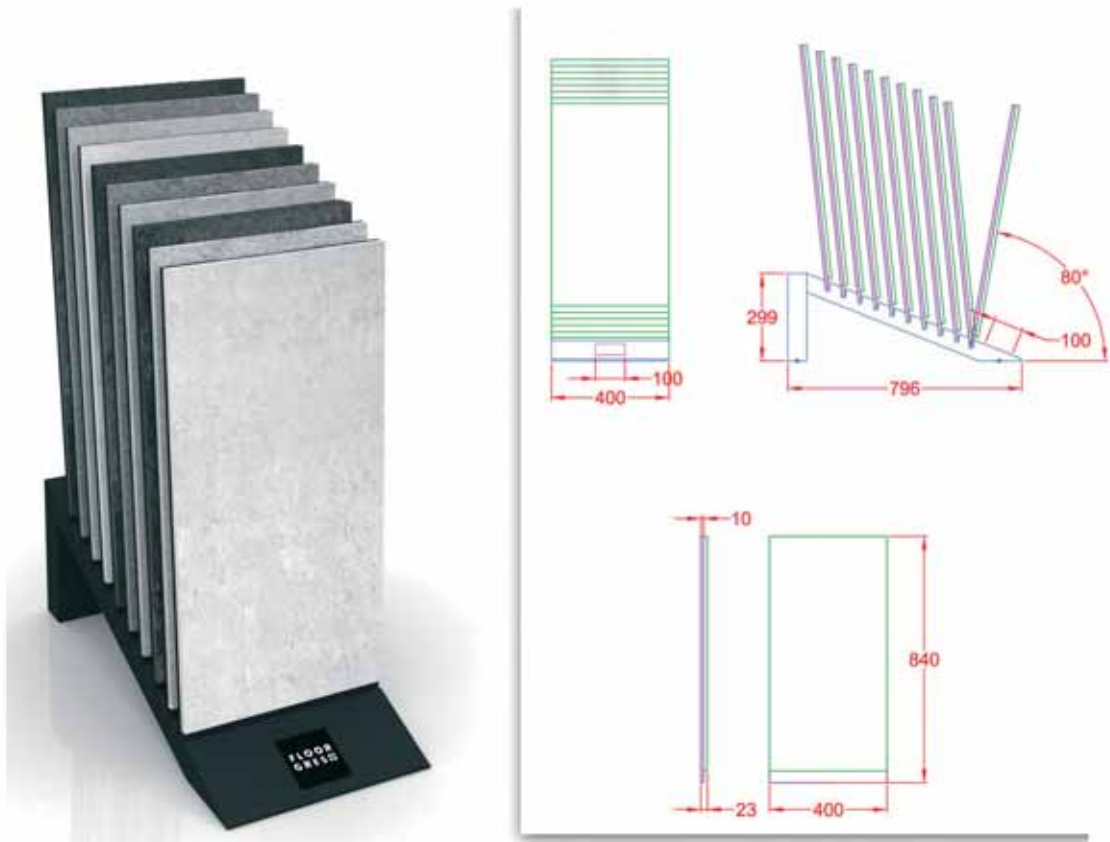

Cod. **816734** RASTRELLIERA DA TERRA A 10 FORI

100,00 €

Rastrelliera in mdf contenente: - nr. 10 pezzi 30x60 nat.