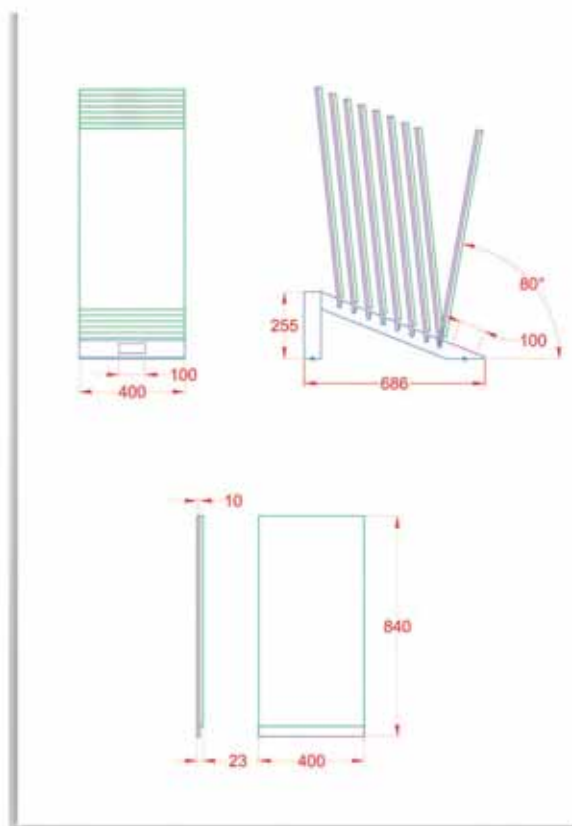

Cod. **816738** RASTRELLIERA DA TERRA A 8 FORI

140,00 €

Rastrelliera in mdf contenente: - nr. 4 pezzi 40x80 nat. - nr. 4 pezzi 40x80 strutt.