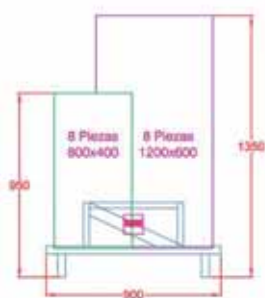

Espositore-Display-Présentoir-Aussteller-Expositor cm 90x120x135h (35^{3/8"}x47^{1/8"}x53^{1/8"})

ECOTECH/ RACK 40x80 - 60x120

Cod. **816092**

480,00 €