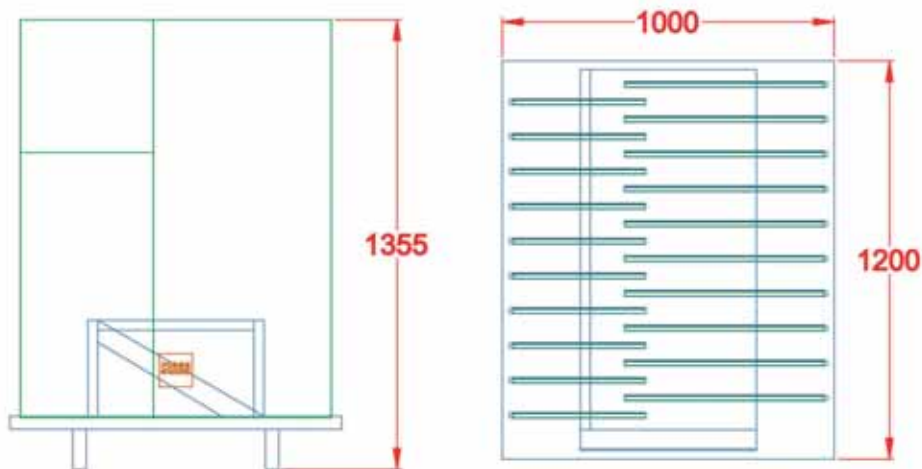

Catalogo
cm 21x28 (8^{1/4}"x11")
Cod. **818035**
1,50 €

Leaflet pacchetto nr. 25 pz
cm 12x16x10h (4^{1/2}"x6^{1/4}"x4")
Cod. **819095**
15,00 €

Foldover cm 21x28 (8^{1/4}"x11")
Cod. **818598**
10,00 €

Chip Box cm 17,5x13x6 (6^{5/8}"x5^{1/8}"x2^{3/8}")
Cod. **818936**
15,00 €