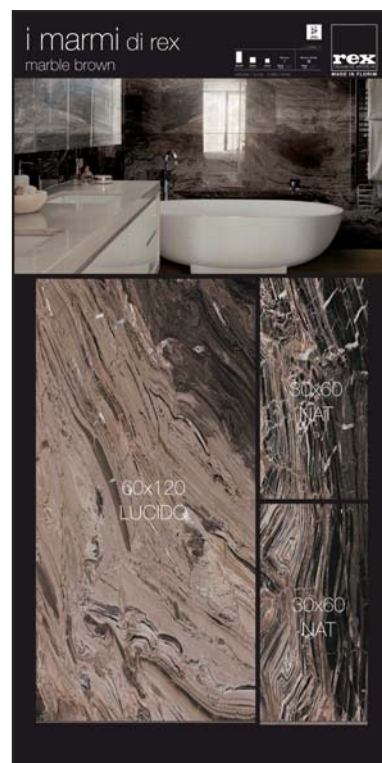

Cod. 820858
marble brown 30x60/60x60 Naturale
mosaico 3D 3x3 80,00 €

Cod. 820863
marble gold 30x60/60x60 Naturale
mosaico 3D 3x3 80,00 €

Cod. 820868
marble black 30x60/60x60 Naturale
mosaico 3D 3x3 80,00 €

i marmi di rex

Pannelli cm 100x200x1,4 (38^{1/8}"x78^{3/4}"x1/2")

Cod. 820854
marble gray 30x60/60x60 Lucido
mosaico 3D 3x3 90,00 €

Cod. 820859
marble brown 30x60/60x60 Lucido
mosaico 3D 3x3 90,00 €

Cod. 820864
marble gold 30x60/60x60 Lucido
mosaico 3D 3x3 90,00 €

Cod. 820869
marble black 30x60/60x60 Lucido
mosaico 3D 3x3 90,00 €

i marmi di rex

Pannelli cm 100x200x1,4 (38^{1/8}"x78^{3/4}"x1/2")

Cod. 820855
marble gray 60x120 Lucido
marble gray 30x60 Nat/Luc 70,00 €

Cod. 820860
marble brown 60x120 Lucido
marble brown 30x60 Nat/Luc 70,00 €

Cod. 820865
marble gold 60x120 Lucido
marble gold 30x60 Nat/Luc 70,00 €

Cod. 820870
marble black 60x120 Lucido
marble black 30x60 Nat/Luc 70,00 €