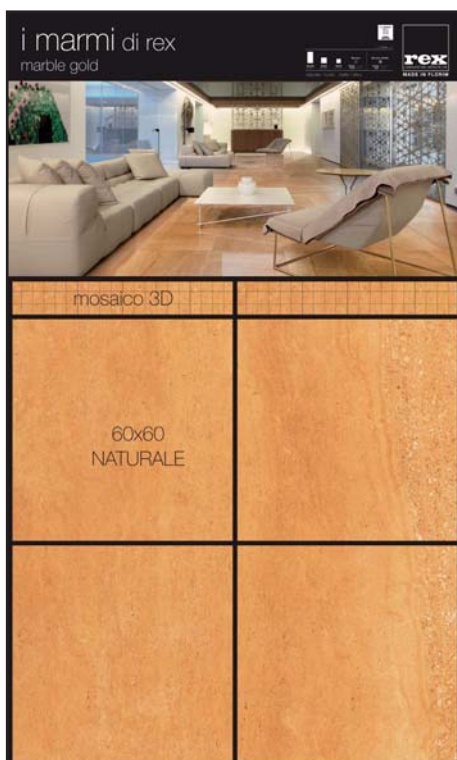

# i marmi di rex

Pannelli cm 120x200x1,4 (47<sup>1/8</sup>"x78<sup>3/4</sup>"x1/2")

Cod. 820873  
marble gray 60x60 Naturale  
mosaico 3D 3x3 80,00 €

Cod. 820878  
marble brown 60x60 Naturale  
mosaico 3D 3x3 80,00 €

Cod. 820883  
marble gold 60x60 Naturale  
mosaico 3D 3x3 80,00 €

Cod. 820888  
marble black 60x60 Naturale  
mosaico 3D 3x3 80,00 €