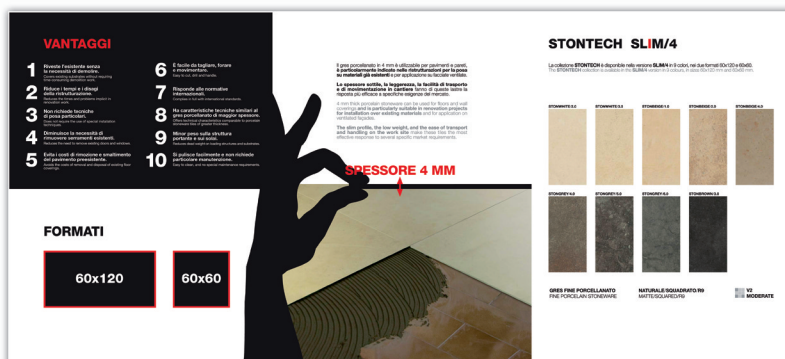

cod.819747 Espositore STONTECH SLIM/4

STONTECH SLIM/4
60x60
60x120

colori

cod.819746 Leaflet 3 antet STONTECH SLIM/4