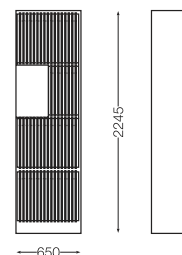

cartella mosaic works
mosaic works board
panneau mosaic works
Tafel mosaic works
Tabla de muestra mosaic works
панель mosaic works