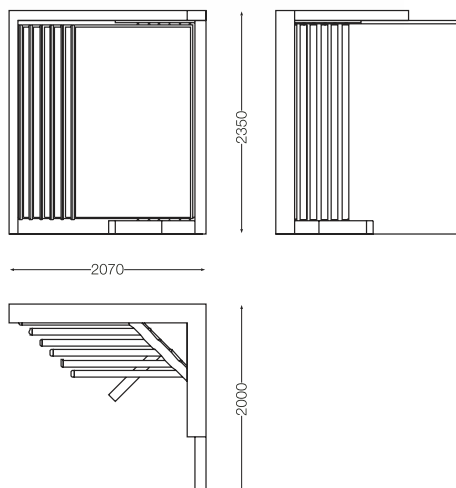

Espositore Angolo 12 Floor Gres

2070 x 2000 x h 2350 mm
81 3/8" x 78 5/8" x 92 3/8"

cod. 1018993

14

espositore angolare a libro
6 pannelli verticali bifacciali
(12 pannelli totali),
superficie 1205 x 2005 mm

angular double-faced display unit
6 double-faced upright panels
(12 panels in total),
surface measurement 1205 x 2005 mm
47 3/8" x 78 3/4"

présentoir angulaire type livre
6 panneaux verticaux double-face
(au total 12 panneaux),
surface 1205 x 2005 mm

Eck-Klapptafelanlage
6 vertikale zweiseitige Tafeln
(12 Tafeln insgesamt),
Oberfläche 1205 x 2005 mm

expositor angular de libro
6 paneles verticales bifaciales
(12 paneles en total),
superficie 1205 x 2005 mm

угловой складной стенд
6 вертикальных, двусторонних панелей
(всего 12 панелей),
площадью 1205 x 2005 мм