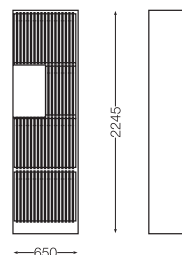

cartella mosaic works
mosaic works board
panneau mosaic works
Tafel mosaic works
Tabla de muestra mosaic works
панель mosaic works